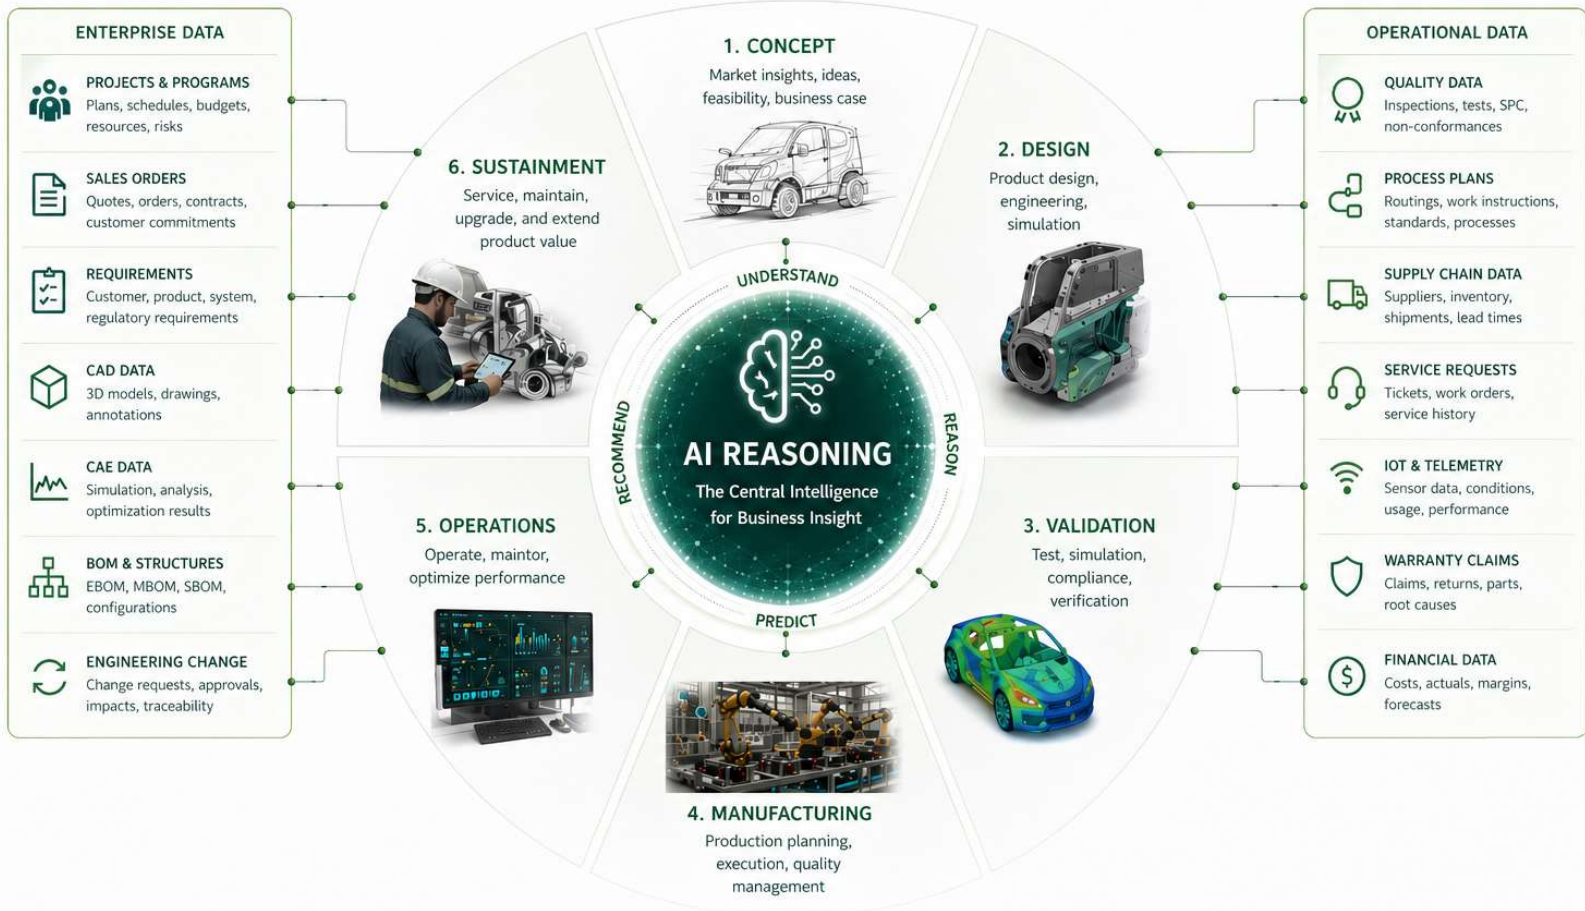

Cognition

Vendor Vision vs. Enterprise Reality

CLOVER: The Digital Thread Integration Platform

Today's "Zero Trust" Enterprise Security Model

Verify Explicitly

Use Least Privilege Access

Assume Breach

Continuous Monitoring & Validation

Device Access Control

Microsegmentation

Multi-Factor Authentication (MFA)

PRODUCT & OPERATIONAL LIFECYCLE

ONE INTELLIGENT FOUNDATION. END-TO-END VISIBILITY. BETTER DECISIONS. GREATER IMPACT.

Securing for AI

Observable

Traceable

Policy-Enforced

Define the Goal
Identify the Path
Recognize the Risks

PLM Road Map™ & PDT North America 2026

AI in PLM: A Disruptive Opportunity and Challenge

Turning AI disruption into enterprise value: