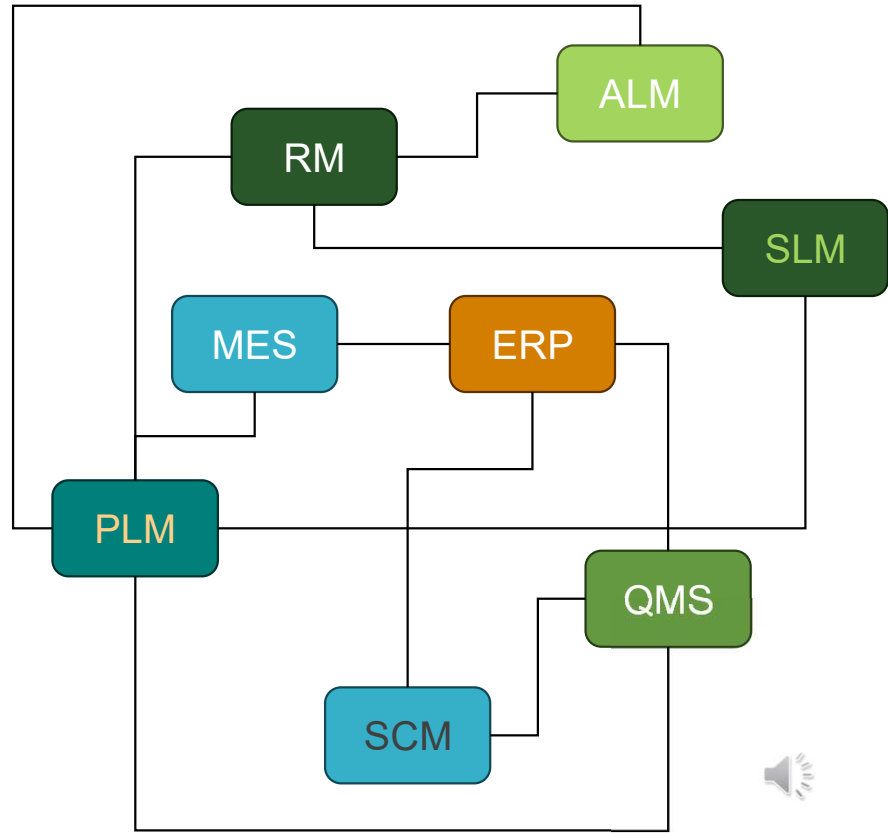

1500+

CUSTOMERS

5000+

PROJECTS

CONSULTING & SYSTEMS INTEGRATION PARTNER

AI won't fix a broken Digital Thread.

It will amplify whatever you already have.

Automation

Cognition

Vendor Vision vs. Enterprise Reality

CLOVER: The Digital Thread Integration Platform

Today's "Zero Trust" Enterprise Security Model

Verify Explicitly

Use Least Privilege Access

Assume Breach

Continuous Monitoring & Validation

Device Access Control

Microsegmentation

Multi-Factor Authentication (MFA)

PRODUCT & OPERATIONAL LIFECYCLE

ONE INTELLIGENT FOUNDATION. END-TO-END VISIBILITY. BETTER DECISIONS. GREATER IMPACT.

Securing for AI