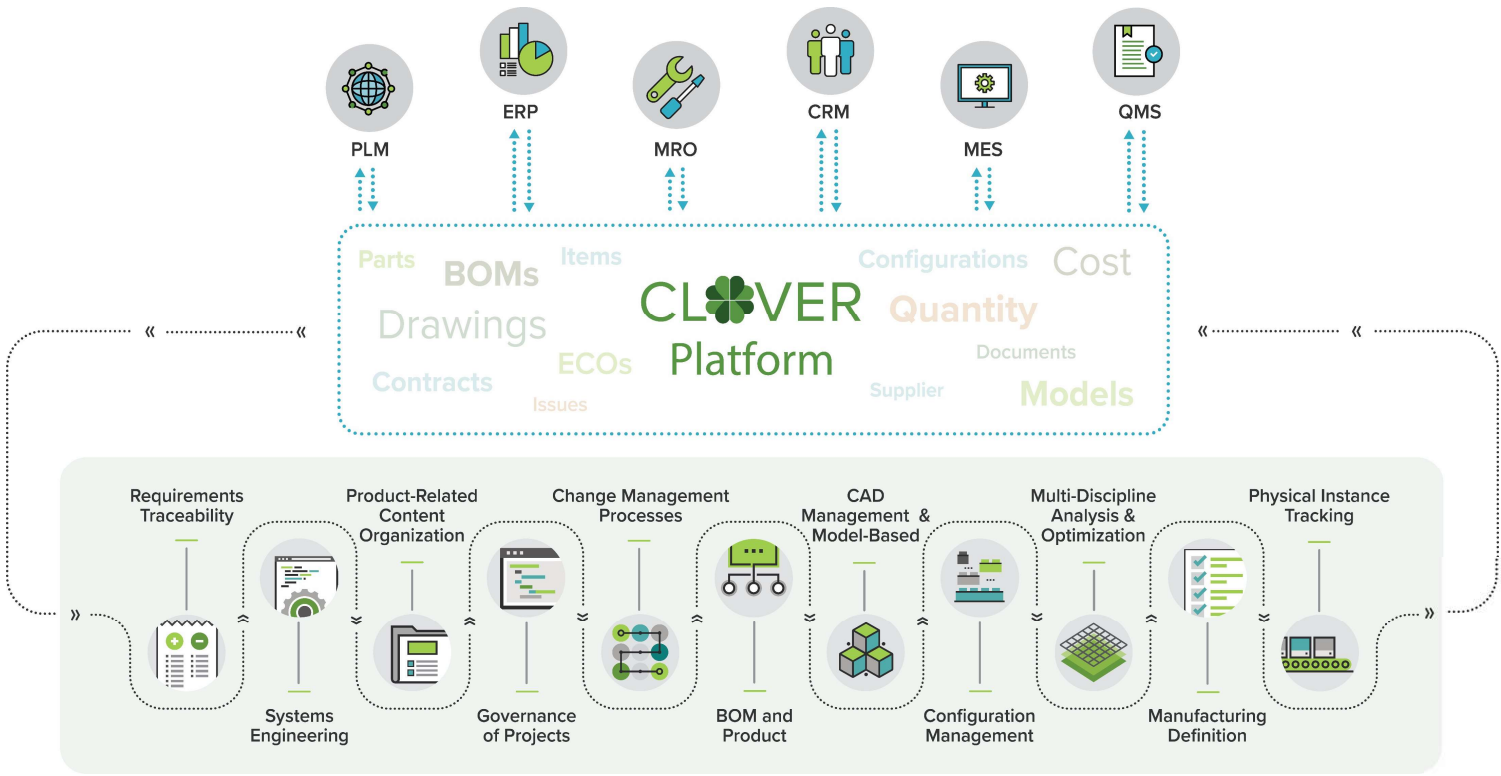

1500+

CUSTOMERS

5000+

PROJECTS

CONSULTING & SYSTEMS INTEGRATION PARTNER

AI won't fix a broken Digital Thread.

It will amplify whatever you already have.

Automation

Cognition

Vendor Vision vs. Enterprise Reality

CLOVER: The Digital Thread Integration Platform

Today's "Zero Trust" Enterprise Security Model

Verify Explicitly

Use Least Privilege Access

Assume Breach

Continuous Monitoring & Validation

Device Access Control

Microsegmentation

Multi-Factor Authentication (MFA)

PRODUCT & OPERATIONAL LIFECYCLE

ONE INTELLIGENT FOUNDATION. END-TO-END VISIBILITY. BETTER DECISIONS. GREATER IMPACT.

Securing for AI