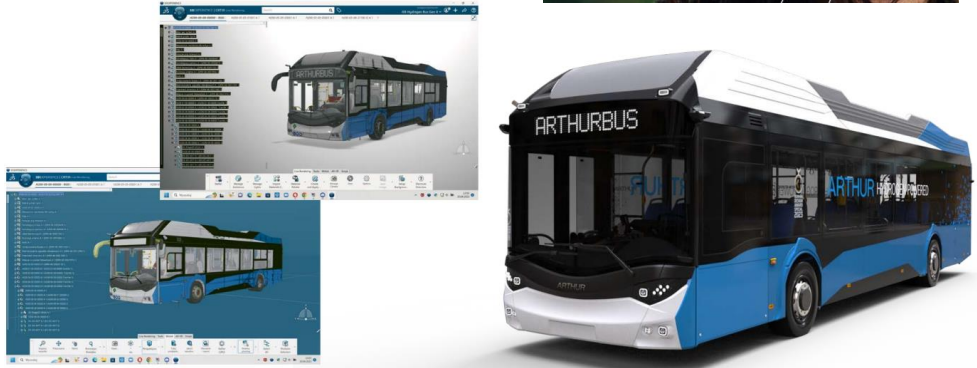

WHO

ARTHUR

WHY Tipping Point

- Need to design, simulate and operate heterogeneous systems of sustainable door to door mobility

WHAT

- 30% Development time & cost reduction
- Reduced risk of warranty and recall by 80%